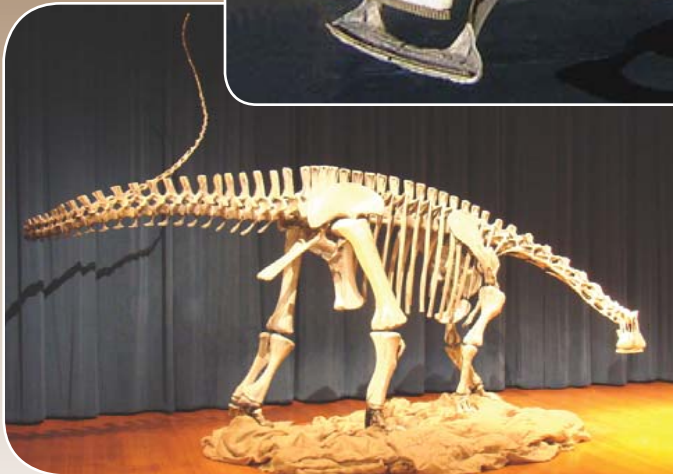

PROJECT EXPLORATION

Replica Sales and Rentals

WWW.PROJECTEXPLORATION.ORG

This bizarre, long-necked dinosaur is characterized by its unusually broad, straight-edged muzzle tipped with more than 500 replaceable teeth. The original fossil skull of *Nigersaurus* is one of the first dinosaur skulls to be digitally reconstructed from CT scans.

Nigersaurus taqueti “Niger’s Dinosaur”

Type: sauropod

Age: 110 million years old

Height at hip: 8 ft (2.4 m)

Length: 30 ft (9.1 m)

Discovery site: Niger, Africa

Replicas Available

	SAE (feet)	Metric (meters)
Mounted Skeleton	34 x 10 x 13	10.4 x 3 x 4
Skull and Neck	3' x 1' 6" x 1' 8"	0.91 x 0.46 x 0.51
Flesh Head and Neck	3' x 1' 6" x 3' 2"	0.91 x 0.46 x 0.97